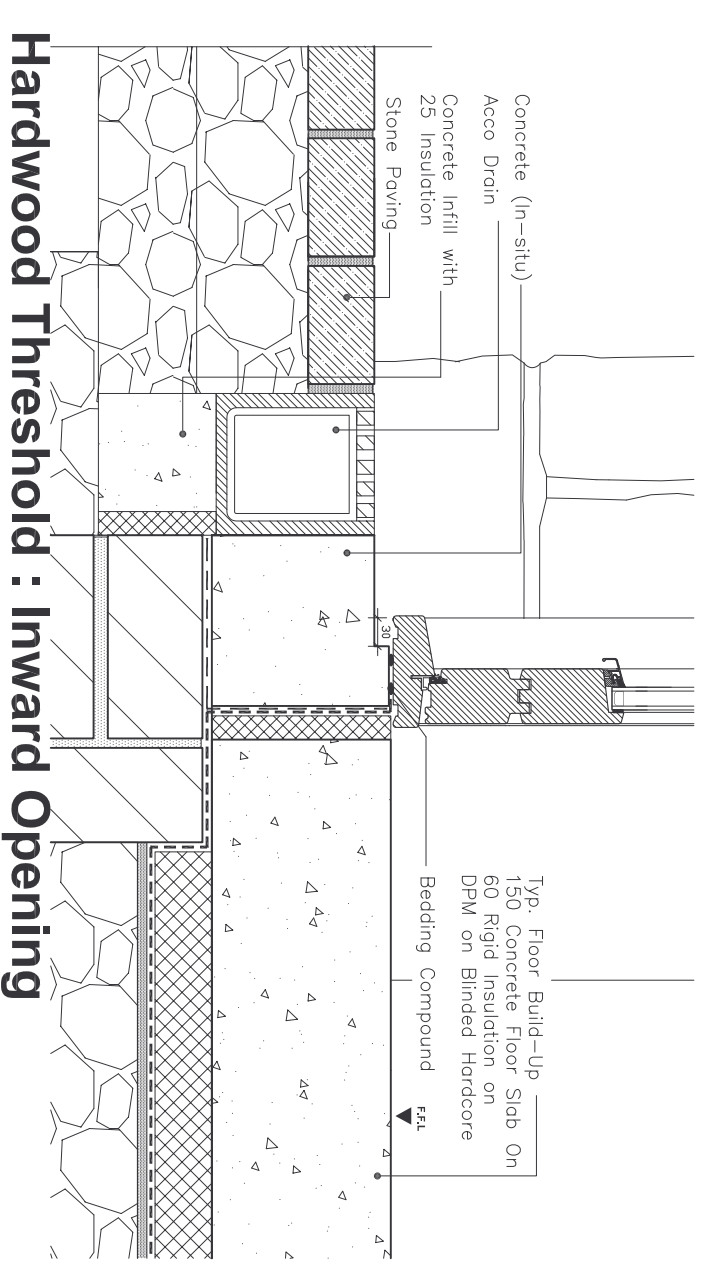

## Head Detail

## Hardwood Threshold : Inward Opening

## Jamb Detail

HEAD:  
OPENING SASH

CILL:  
OPENING SASH

THRESHOLD:  
INWARD OPENING SASH

TRANSOM:  
FIXED SASH