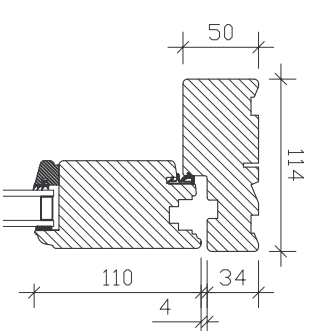

## Head Detail

## Hardwood Threshold : Inward Opening

## Jamb Detail

HEAD:  
OPENING SASH

CILL:  
OPENING SASH

THRESHOLD:  
INWARD OPENING SASH

TRANSOM:  
FIXED SASH