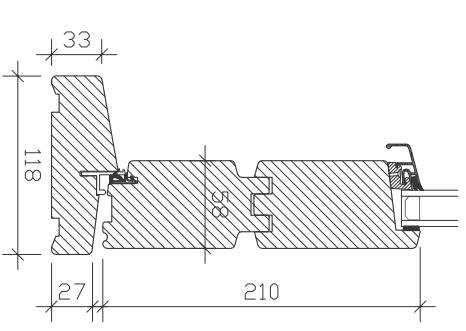

## Head Detail

## Hardwood Threshold : Inward Opening

## Jamb Detail

HEAD:  
OPENING SASH

CILL:  
OPENING SASH

THRESHOLD:  
INWARD OPENING SASH

TRANSOM:  
FIXED SASH