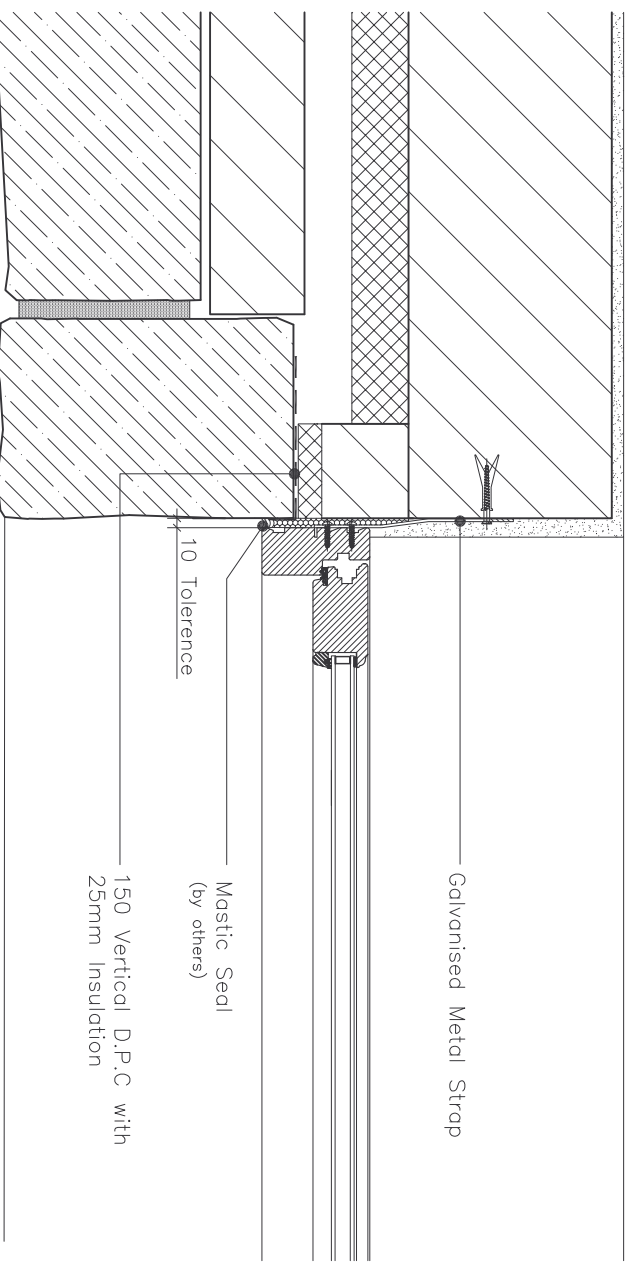

## Head Detail

## Hardwood Threshold : Inward Opening

## Jamb Detail

HEAD:  
OPENING SASH

CILL:  
OPENING SASH

THRESHOLD:  
INWARD OPENING SASH

TRANSOM:  
FIXED SASH