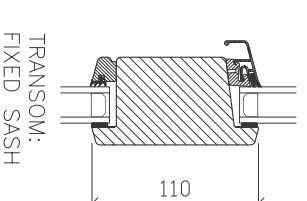

## Jamb Detail

HEAD:  
OPENING SASH

CILL:  
OPENING SASH

THRESHOLD:  
INWARD OPENING SASH

TRANSOM:  
FIXED SASH