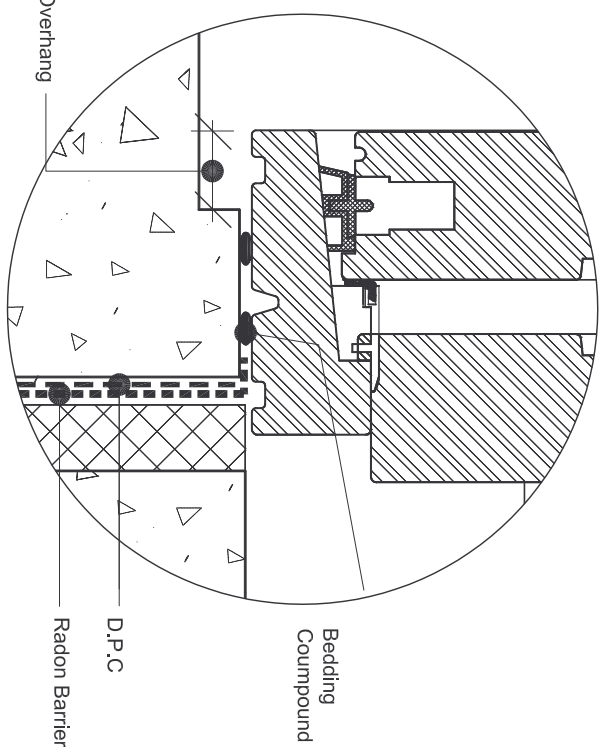

Head Detail

Hardwood Threshold: Sliding Door

Jamb Detail

Detail A

Detail B

Profile Sections

G1, Calmount Park, Ballymount, D12
 TEL: 00 353 1 462 5777 FAX: 00 353 1 462 5737
 WEB: www.carlson.ie EMAIL: info@carlson.ie

DETAIL 161: CAVITY WALL BRICKWORK