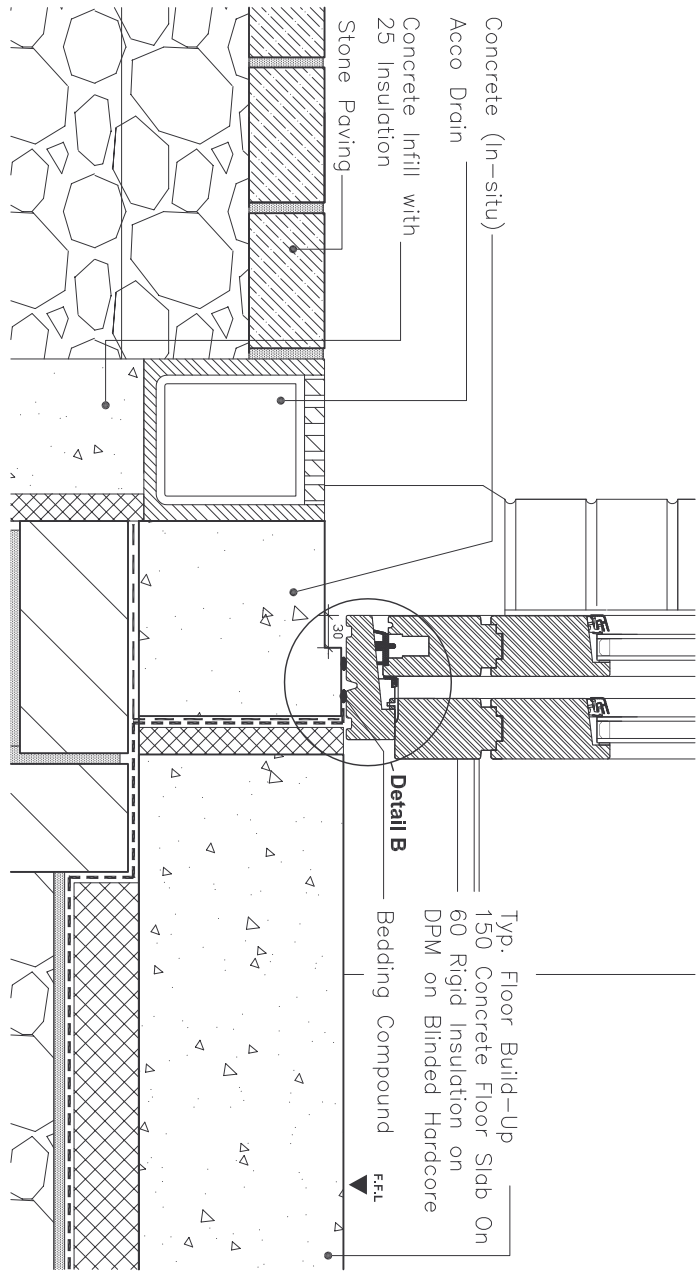

Head Detail

Hardwood Threshold: Sliding Door

Jamb Detail

Detail A

Detail B

Profile Sections

G1, Calmount Park, Ballymount, D12
 TEL: 00 353 1 462 5777 FAX: 00 353 1 462 5737
 WEB: www.carlson.ie EMAIL: info@carlson.ie

DETAIL 161: CAVITY WALL BRICKWORK