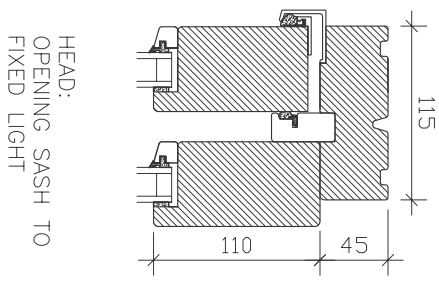

Head Detail

Hardwood Threshold: Sliding Door

Jamb Detail

Detail A

Detail B

Profile Sections

G1, Calmount Park, Ballymount, D12
 TEL: 00 353 1 462 5777 FAX: 00 353 1 462 5737
 WEB: www.carlson.ie EMAIL: info@carlson.ie