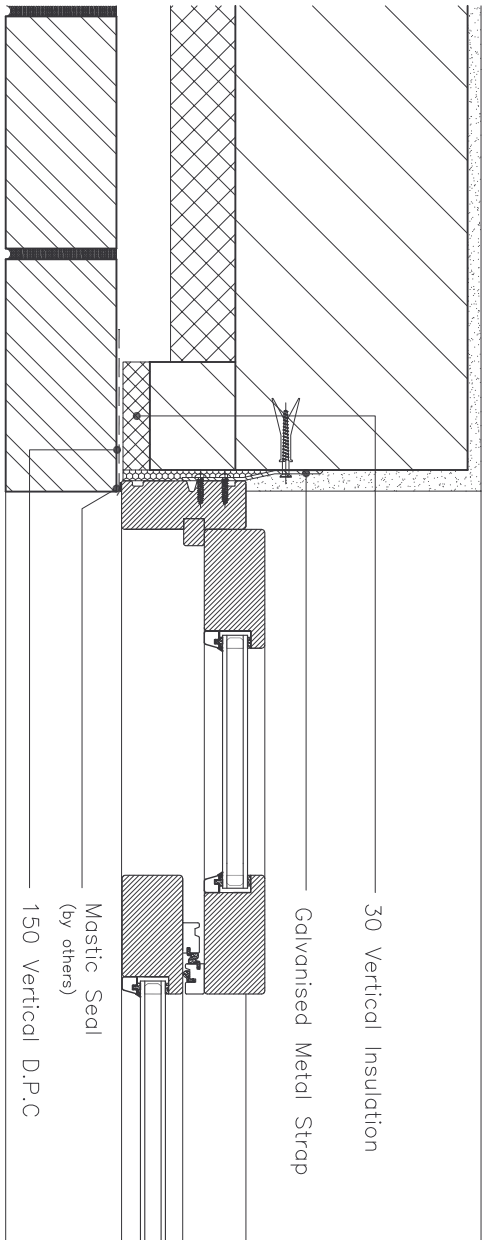

Head Detail

Hardwood Threshold: Sliding Door

Jamb Detail

Detail A

Detail B

Profile Sections

G1, Calmount Park, Ballymount, D12
 TEL: 00 353 1 462 5777 FAX: 00 353 1 462 5737
 WEB: www.carlson.ie EMAIL: info@carlson.ie

DETAIL 161: CAVITY WALL BRICKWORK