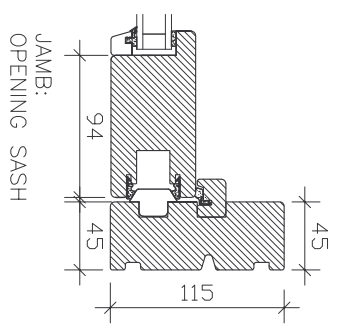

Head Detail

Hardwood Threshold: Sliding Door

Jamb Detail

Detail A

Detail B

Profile Sections

G1, Calmount Park, Ballymount, D12
 TEL: 00 353 1 462 5777 FAX: 00 353 1 462 5737
 WEB: www.carlson.ie EMAIL: info@carlson.ie

DETAIL 161: CAVITY WALL BRICKWORK