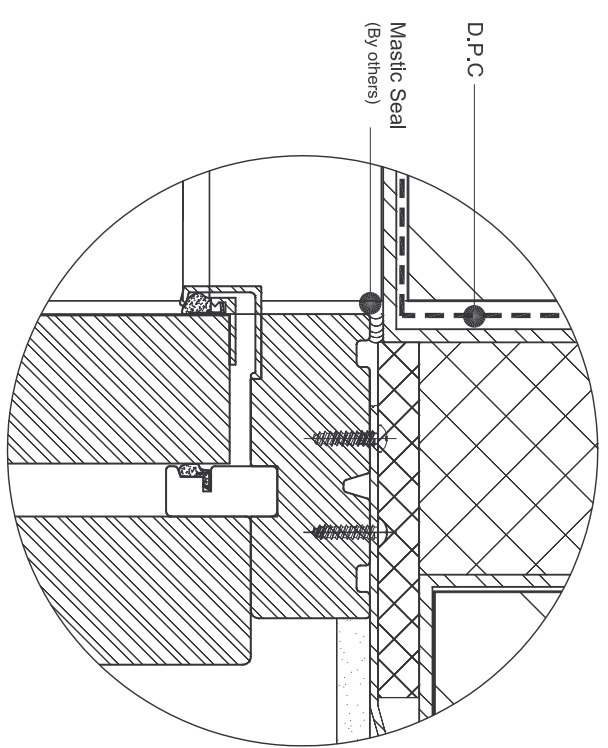

Head Detail

Hardwood Threshold: Sliding Door

Jamb Detail

Detail A

Detail B

Profile Sections

G1, Calmount Park, Ballymount, D12
 TEL: 00 353 1 462 5777 FAX: 00 353 1 462 5737
 WEB: www.carlson.ie EMAIL: info@carlson.ie

DETAIL 161: CAVITY WALL BRICKWORK