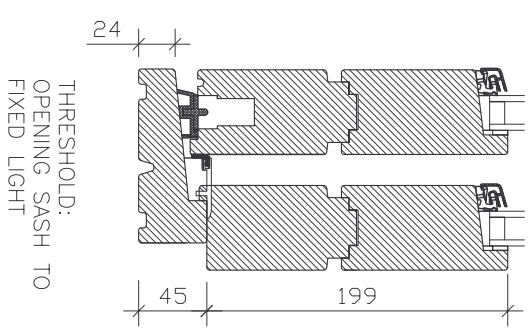

Head Detail

Hardwood Threshold: Sliding Door

Jamb Detail

Detail A

Detail B

Profile Sections

G1, Calmount Park, Ballymount, D12
 TEL: 00 353 1 462 5777 FAX: 00 353 1 462 5737
 WEB: www.carlson.ie EMAIL: info@carlson.ie

DETAIL 161: CAVITY WALL BRICKWORK