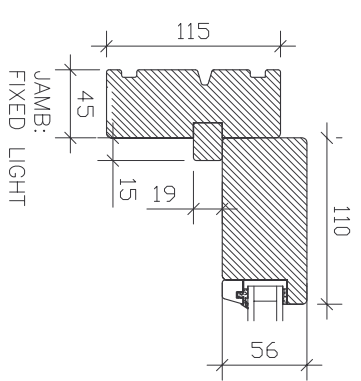

Head Detail

Hardwood Threshold: Sliding Door

Jamb Detail

Detail A

Detail B

Profile Sections

G1, Calmount Park, Ballymount, D12
 TEL: 00 353 1 462 5777 FAX: 00 353 1 462 5737
 WEB: www.carlson.ie EMAIL: info@carlson.ie

DETAIL 161: CAVITY WALL BRICKWORK