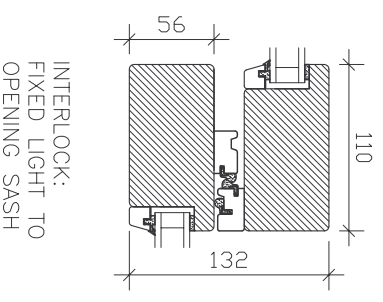

Head Detail

Hardwood Threshold: Sliding Door

Jamb Detail

Detail A

Detail B

Profile Sections

G1, Calmount Park, Ballymount, D12
 TEL: 00 353 1 462 5777 FAX: 00 353 1 462 5737
 WEB: www.carlson.ie EMAIL: info@carlson.ie

DETAIL 161: CAVITY WALL BRICKWORK