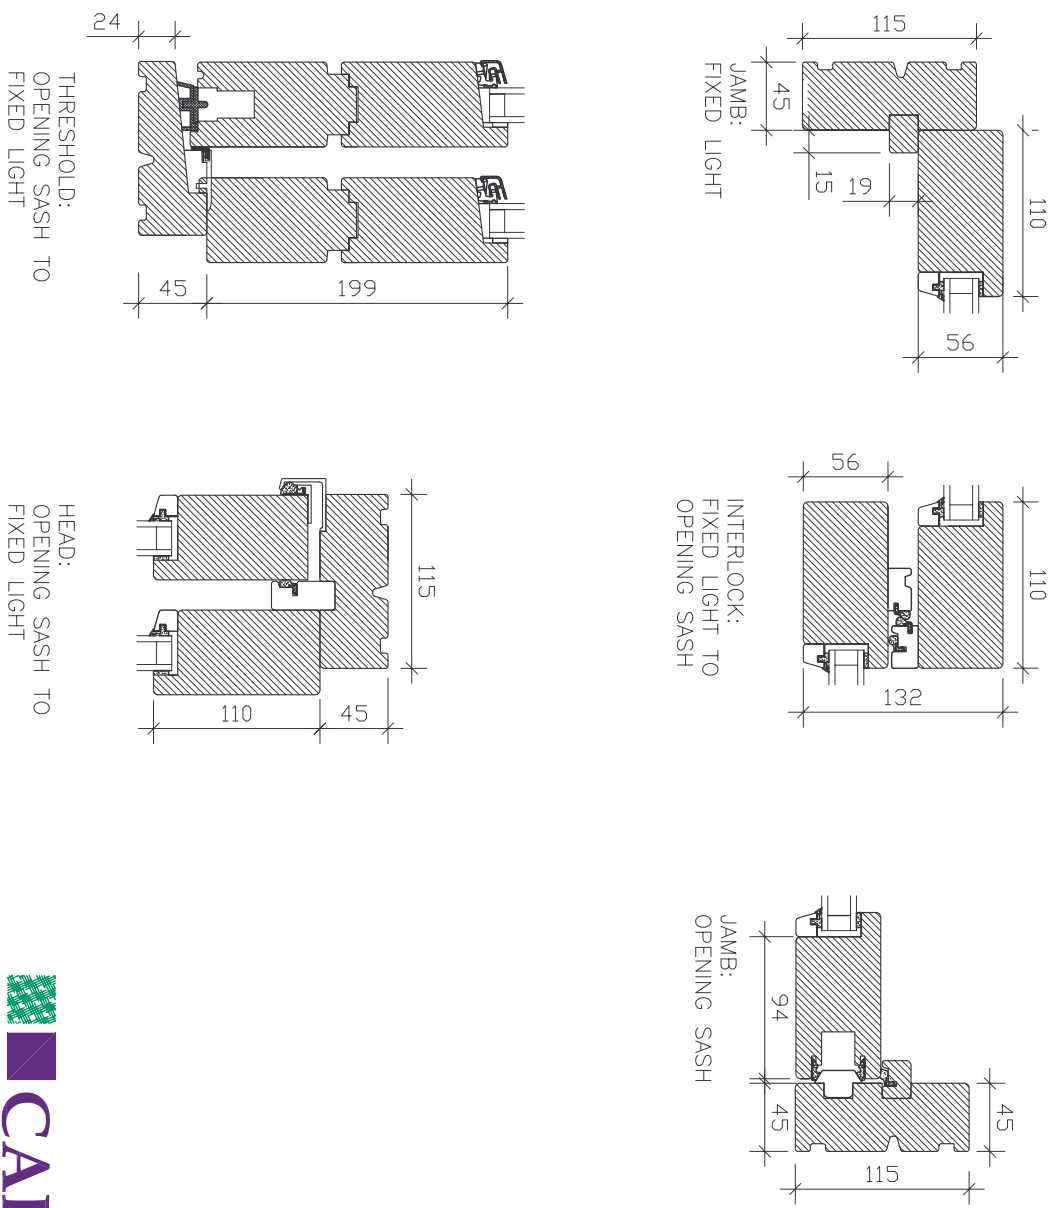

Head Detail

Hardwood Threshold: Sliding Door

Jamb Detail

Profile Sections